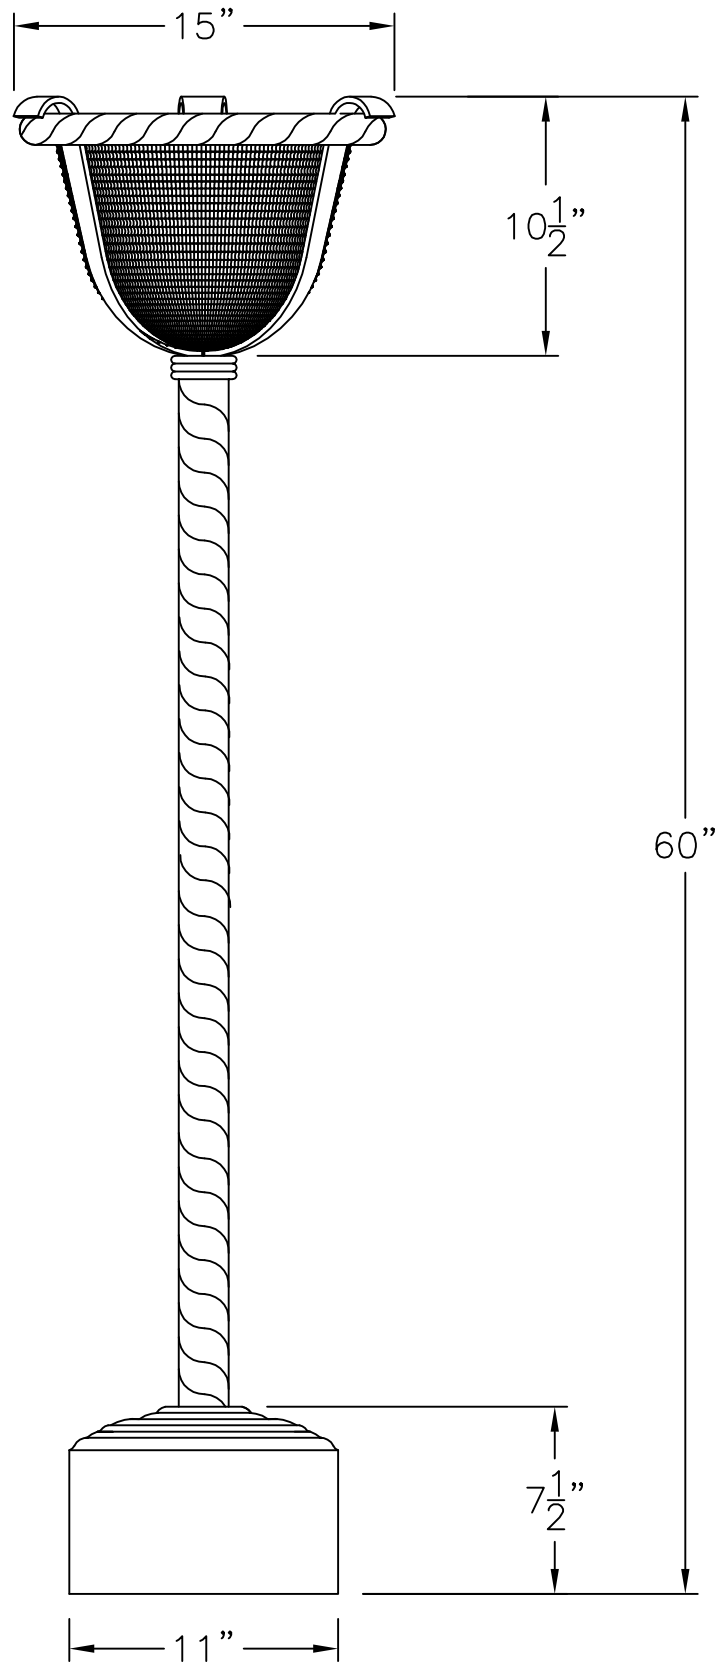

SOLARA

Iron Doors & Lighting

Pool Torch - G005

AVAILABLE IN
GAS & ELECTRIC
WITH EXCEPTION
OF SMALL SIZE

MEDIUM
G-005-092
15" W X 60" H

* ACTUAL DIMENSIONS MAY VARY UP TO 1/2"

CUSTOM DRAWING CHANGES:

© 2010 SOLARA ENCHAINMENT
UNAUTHORIZED USE OF THIS
PLAN IS IN VIOLATION OF THE
U.S. COPYRIGHT ACT TITLE 17
OF THE U.S. CODE

DESIGN:	POOL TORCH
LINE:	TORCH MOUNT
FILE:	G-005-092-EG-S100-1
DATE REV:	28-SEP-10